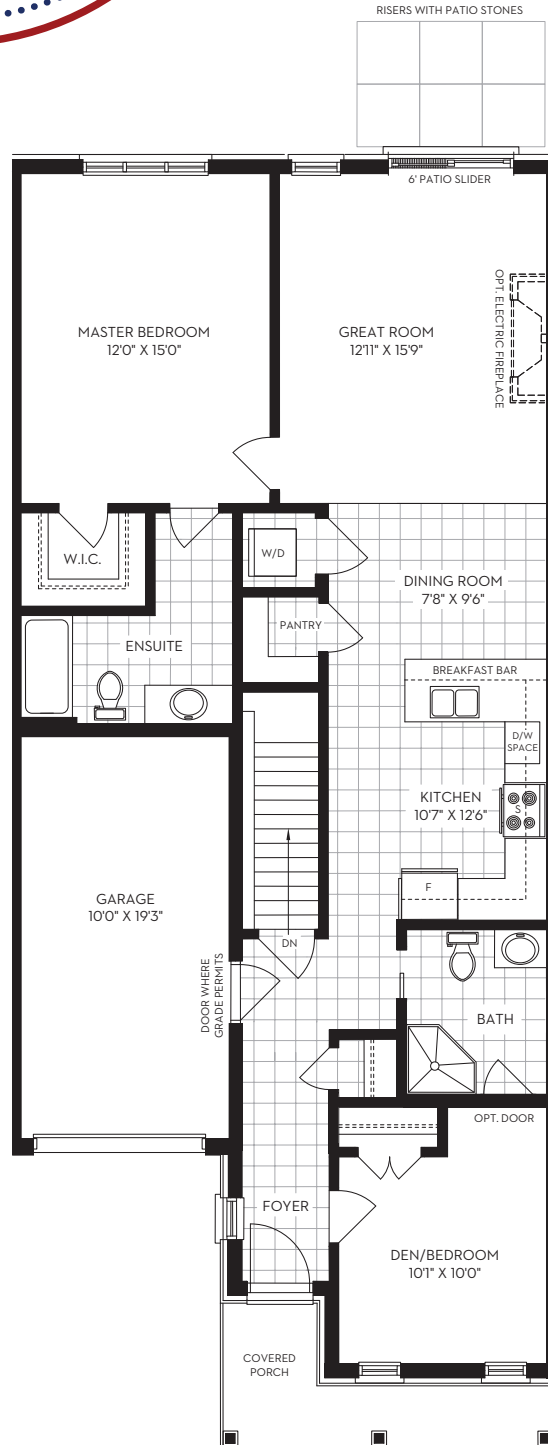

# BUNGALOW INTERIOR UNIT

MC-10

OPT. LINEN AND LAUNDRY CLOSET LAYOUT

MAIN FLOOR

Specifications, sizes and finishing details are approximate and subject to change without notice. Builder reserves the right to substitute materials for equal or better quality. Builder/Vendors architectural design codes do not refer to square footages. Illustrations and photographs included in this display may be upgrade features and/or artist's renderings. Merritton Commons, a Phelps Homes community. E.&O.E.