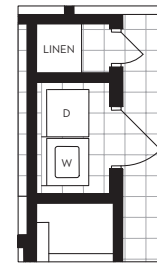

# BUNGALOW INTERIOR UNIT

MC-10

OPT. LINEN AND LAUNDRY CLOSET LAYOUT

MAIN FLOOR

Specifications, sizes and finishing details are approximate and subject to change without notice. Builder reserves the right to substitute materials for equal or better quality. Builder/Vendors architectural design codes do not refer to square footages. Illustrations and photographs included in this display may be upgrade features and/or artist's renderings. Merritton Commons, a Phelps Homes community. E.&O.E.