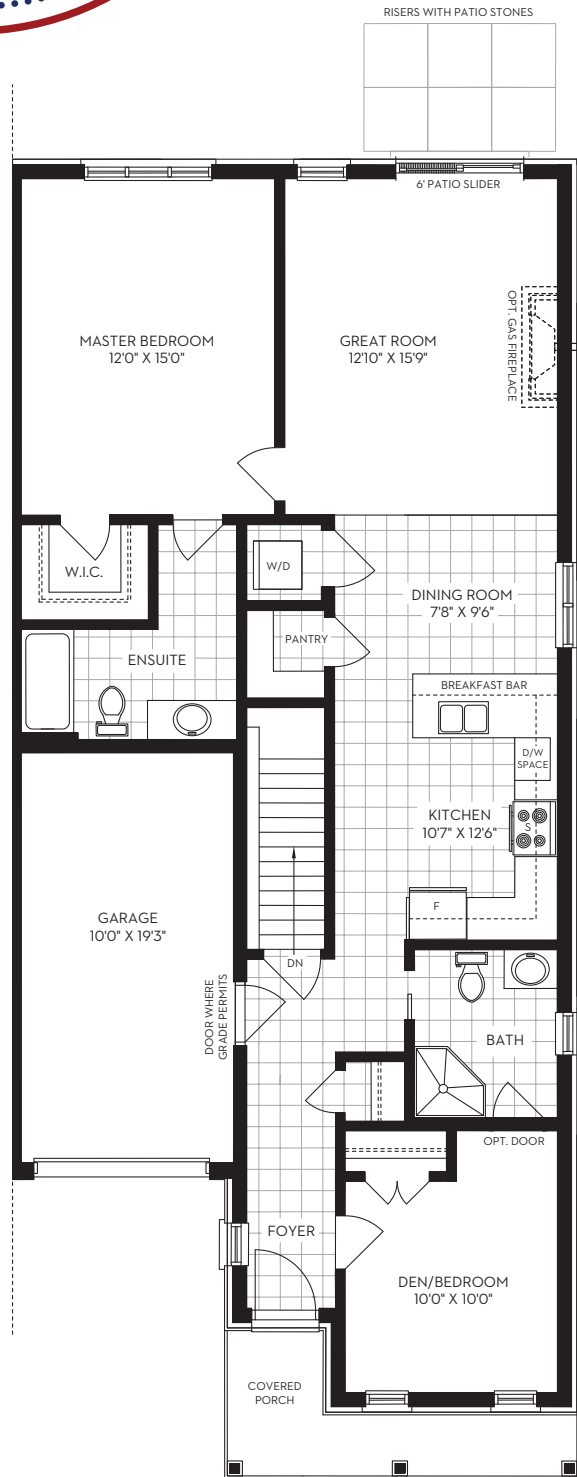

# BUNGALOW END UNIT

MC-8

OPT. LINEN AND LAUNDRY CLOSET LAYOUT

MAIN FLOOR

Specifications, sizes and finishing details are approximate and subject to change without notice. Builder reserves the right to substitute materials for equal or better quality. Builder/Vendors architectural design codes do not refer to square footages. Illustrations and photographs included in this display may be upgrade features and/or artist's renderings. Merrittton Commons, a Phelps Homes community. E.&O.E.