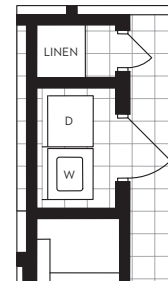

# BUNGALOW END UNIT

MC-8

OPT. LINEN AND LAUNDRY CLOSET LAYOUT

MAIN FLOOR

Specifications, sizes and finishing details are approximate and subject to change without notice. Builder reserves the right to substitute materials for equal or better quality. Builder/Vendors architectural design codes do not refer to square footages. Illustrations and photographs included in this display may be upgrade features and/or artist's renderings. Merrittton Commons, a Phelps Homes community. E.&O.E.